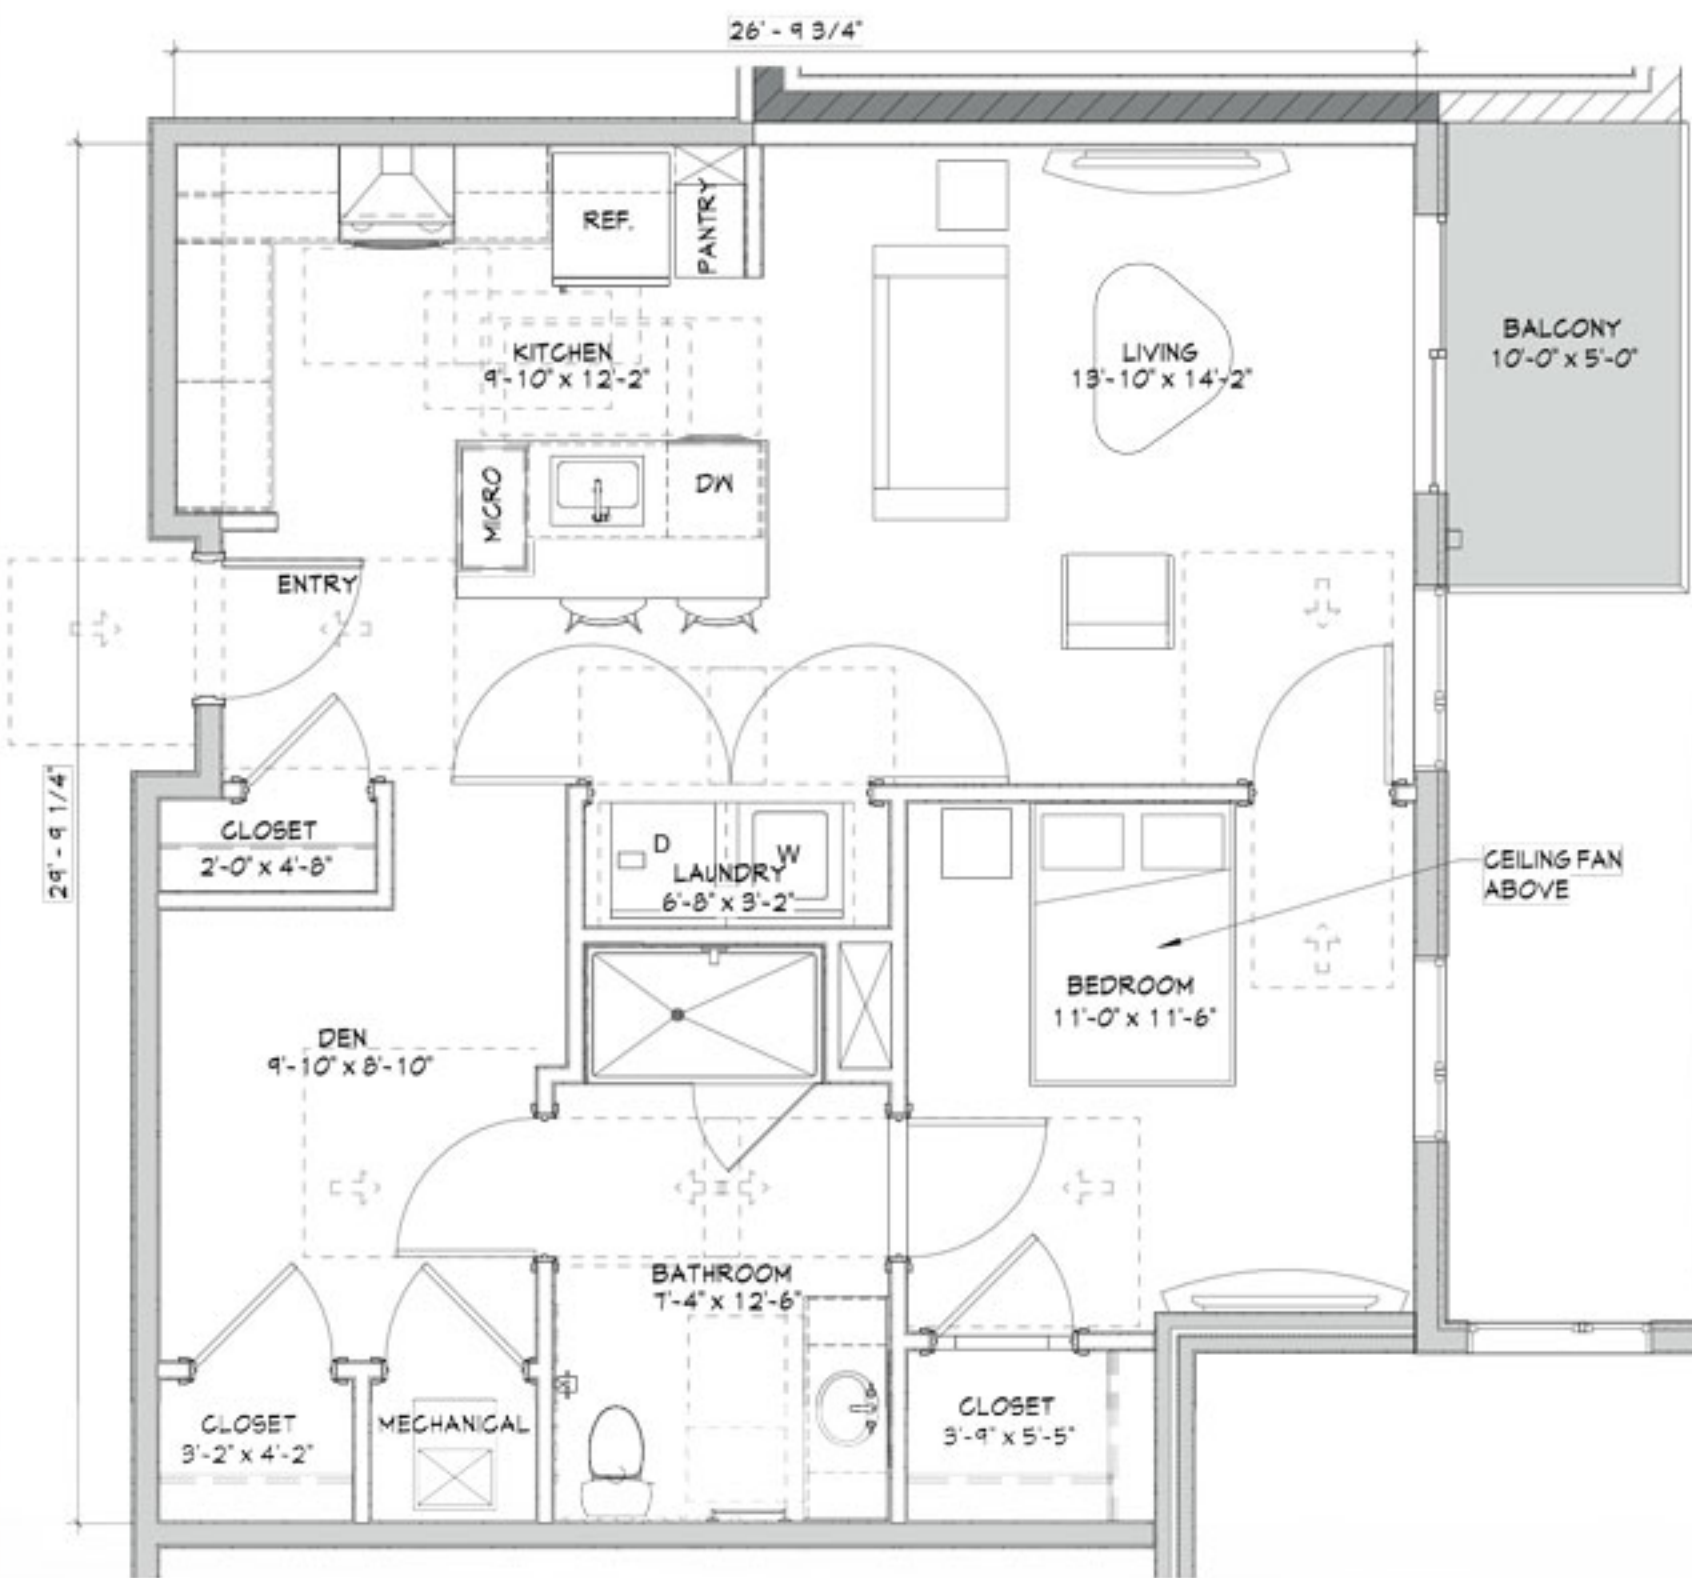

## Lemongrass

1 Bedroom + 1 Bath + 1 Den • 828 sq. ft.

Date: \_\_\_\_\_ Unit #: \_\_\_\_\_ Price: \_\_\_\_\_

389 Olde Ridenour Road, Gahanna, OH 43230

844-211-1236 • [www.WalnutTrace.org](http://www.WalnutTrace.org)