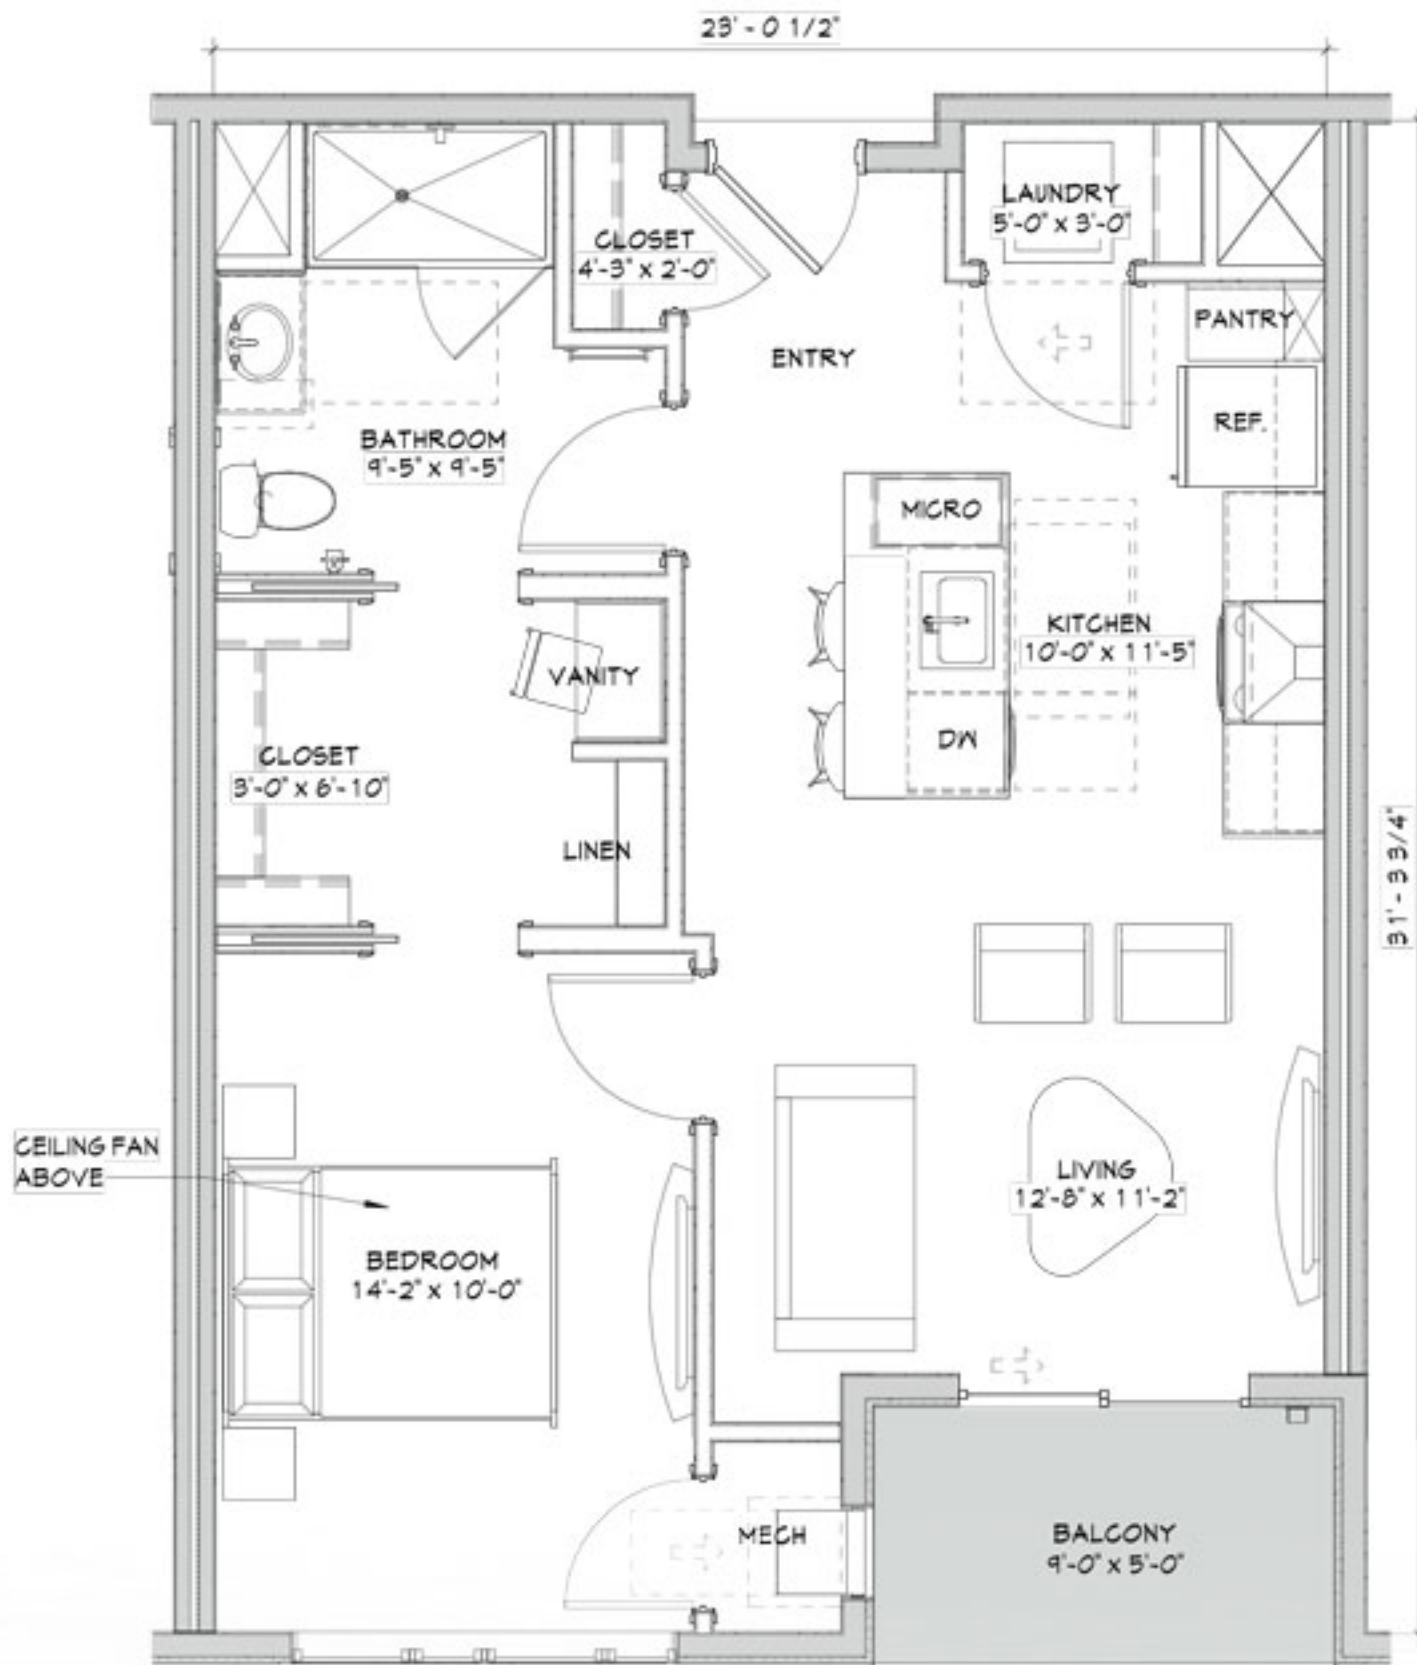

## Dill

1 Bedroom + 1 Bath • 716 sq. ft.

Date: \_\_\_\_\_ Unit #: \_\_\_\_\_ Price: \_\_\_\_\_

389 Olde Ridenour Road, Gahanna, OH 43230

844-211-1236 • [www.WalnutTrace.org](http://www.WalnutTrace.org)